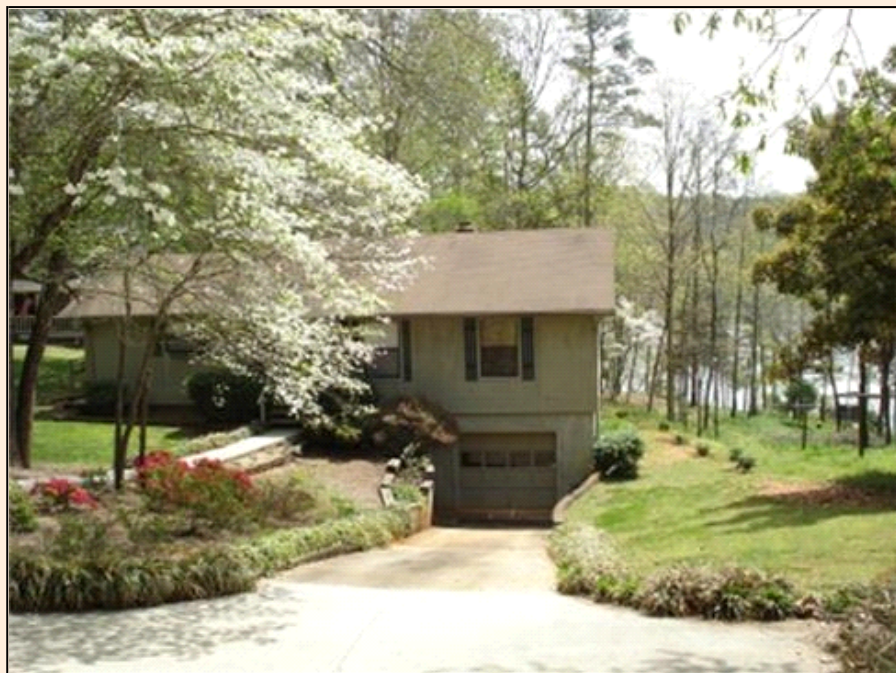

# 513 Shoal Creek Xing Lavonia Home For Sale

CHARMING LAKE HARTWELL HOME IN GEORGIA

## PROPERTY DETAILS

**Listing Price:** **\$319,000**

**Listing Address:** 513 Shoal Creek Xing

Lavonia GA 30553

**Bedrooms:** 3

**Full Baths:** 2

**Partial Baths:** 0

**Lot Size:** .61 acre

**Style:** Ranch

**Garage:** 1 Car+

**Heat Source:** Electric

**QR Code:**

On a SmartPhone?  
Scan the QR code  
to see this listing

## PROPERTY DESCRIPTION

This Charming 3 Bedroom, 2 Bath Lake Hartwell Waterfront Home is located in a Fantastic Area of Lake Hartwell, just off I-85 (so it's close to Atlanta and Greenville). Highlights include Lake Views from your Family Room, Dining Room, Sunroom and Large Deck, Large Finished Entertainment Area in Walk-out Basement and Nice Lower Level Garage, Large Single Slip Covered Dock in Deep Water and a Private and Wooded Lot.